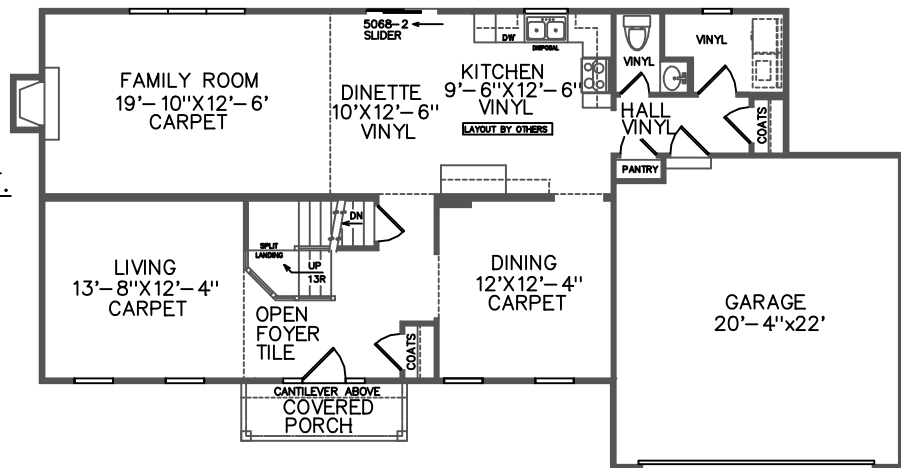

# Bradford Model Home

2148 SQFT. 4 Bedroom 2 Story

FIRST FLOOR 1170 SQFT.  
AVAILABLE IN PREMIUM SPECIFICATIONS ONLY

SECOND FLOOR 978 SQFT.  
AVAILABLE IN PREMIUM SPECIFICATIONS ONLY